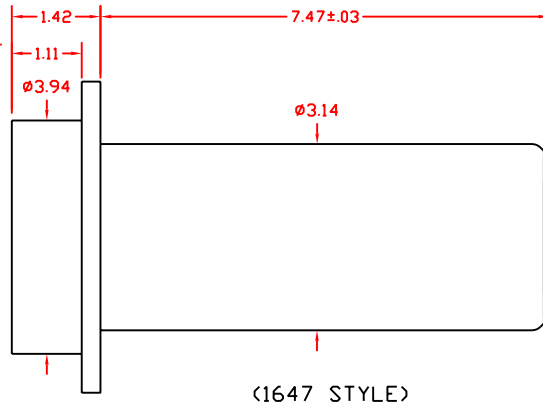

R28 RECEPTACLE

OPERATING VOLTAGE- 225KVDC MAX  
 DESIGNED FOR USE IN OIL, INSULATING GAS & POTTING MATERIAL

(1779 STYLE)  
 PREFERRED FOR POTTING  
 DIMENSIONS AS ABOVE EXCEPT FOR 3.12-6 GROOVE