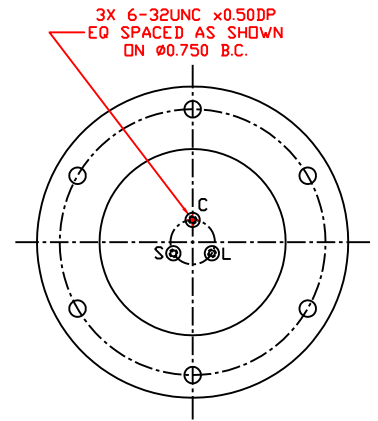

R28 RECEPTACLE

OPERATING VOLTAGE- 225KVDC MAX  
 DESIGNED FOR USE IN OIL, INSULATING GAS & POTTING MATERIAL

(1779 STYLE)  
 PREFERRED FOR POTTING  
 DIMENSIONS AS ABOVE EXCEPT FOR 3.12-6 GROOVE