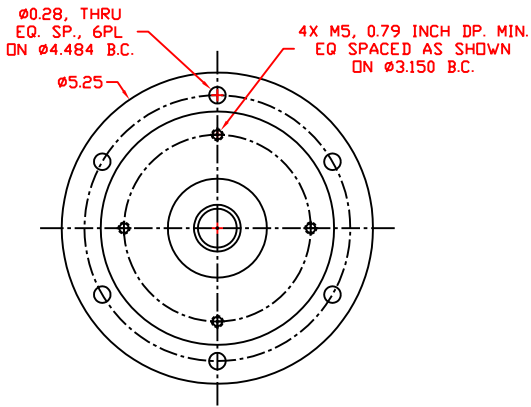

R28 RECEPTACLE

OPERATING VOLTAGE- 225KVDC MAX  
 DESIGNED FOR USE IN OIL, INSULATING GAS & POTTING MATERIAL

(1779 STYLE)  
 PREFERRED FOR POTTING  
 DIMENSIONS AS ABOVE EXCEPT FOR 3.12-6 GROOVE