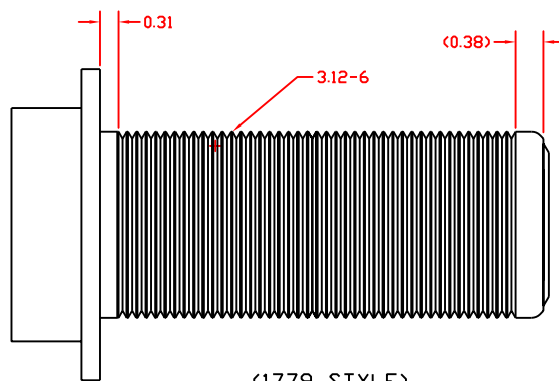

R28 RECEPTACLE

OPERATING VOLTAGE- 225KVDC MAX  
 DESIGNED FOR USE IN OIL, INSULATING GAS & POTTING MATERIAL

(1779 STYLE)  
 PREFERRED FOR POTTING  
 DIMENSIONS AS ABOVE EXCEPT FOR 3.12-6 GROOVE